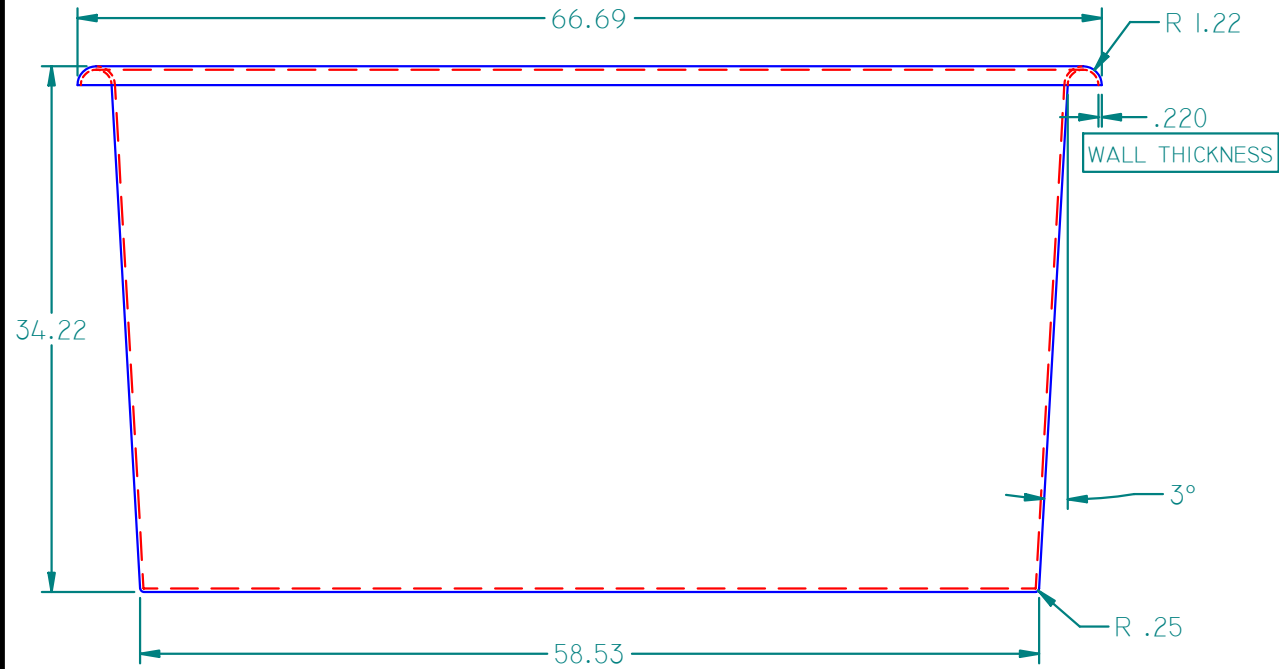

NOTE: THIS TANK IS THE REVISED 501440  
 OPEN TOP. THIS TANK WILL SUPERCEDE  
 AND REPLACE THE 501440.

REVISION HISTORY			
REV	DESCRIPTION	DATE	APPROVED
01	REDUCED HEIGHT FROM 36" TO 34-1/4", ADDED ROUND LIP, APPROVED FOR PRODUCTION	1/9/2004	M PUTT

SIDE VIEW

ISO VIEW

	NAME	DATE
DRAWN	USER1	1/9/2004
CHECKED		
ENG APPR		
MGR APPR		

TITLE 410 GALLON OPEN TOP		
SIZE A	MATERIAL: LMDPE (114) BLUE	REV 01

UNLESS OTHERWISE SPECIFIED  
 DIMENSIONS ARE IN INCHES  
 ANGLES ±0.5°  
 2 PL ±0.125" 3 PL ±0.060"

FILE NAME: WT410.DFT		
PART#: 501410	WEIGHT: 71.728 LBM	SHEET 1 OF 1