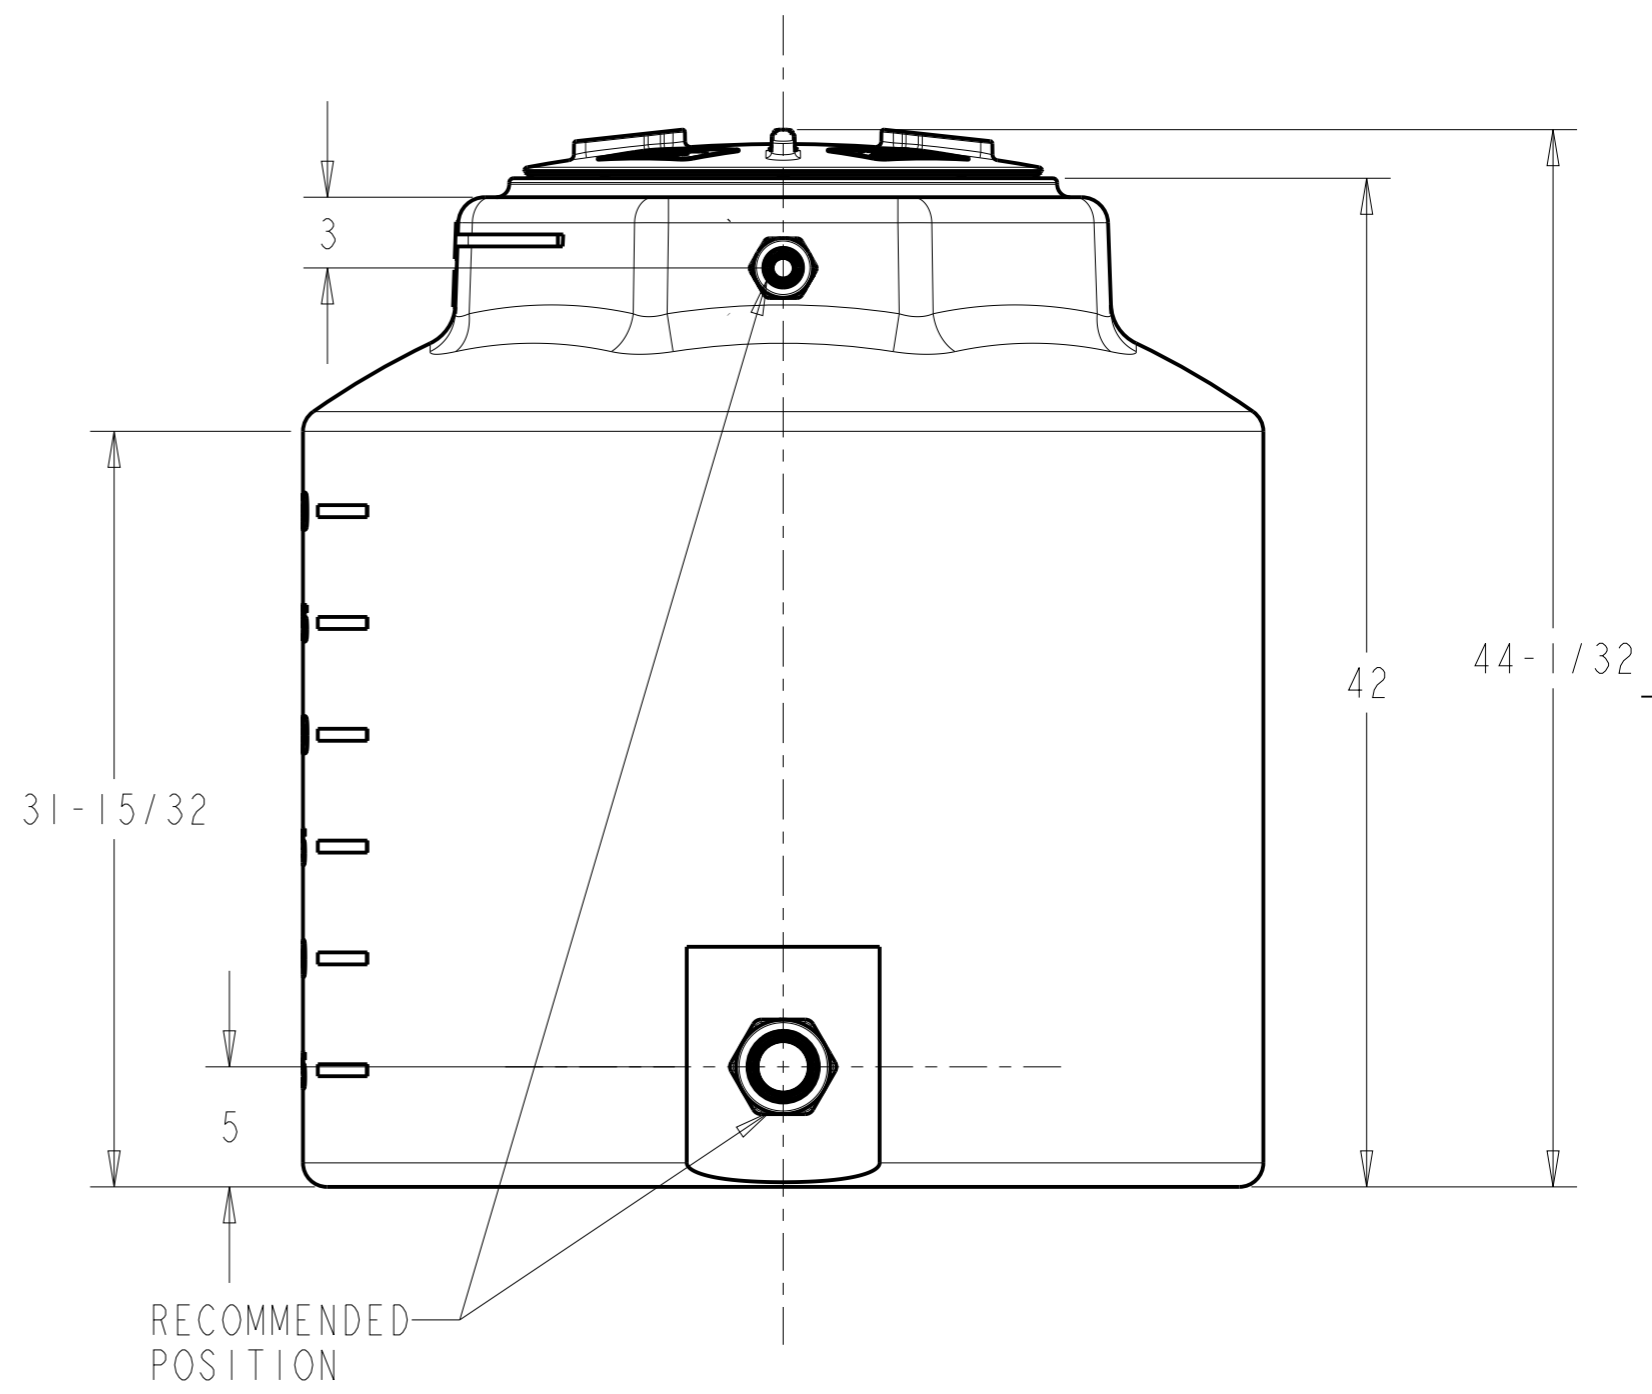

REV.	CHANGE DESCRIPTION	DATE	NAME	APPROVED

No.	QTY	CODE	DESCRIPTION	MATERIAL	OBSERVATIONS
1	1	A-D-142	18" CAP	PP	BLACK COLOR
2	1	A-D-235	18" CAP RING	PP	BLACK COLOR
3	1	R-D-091	VERTICAL TANK 200 GAL	HDPE	
4	1	TF-075	3/4" BULKHEAD TANK FITTING BANJO	PP	BLACK COLOR
5	1	TF-200	2" BULKHEAD TANK FITTING BANJO	PP	BLACK COLOR

INNOVATION AND DEVELOPMENT CENTER

PROJECT: VERTICAL TANKS USA IG

DESCRIPTION: ASSY VERTICAL TANK 200 GAL

MATERIAL: HDPE

FINISHED SURFACE:

REFERENCE DRAWING:

CODE: R-B-535

REV: 1