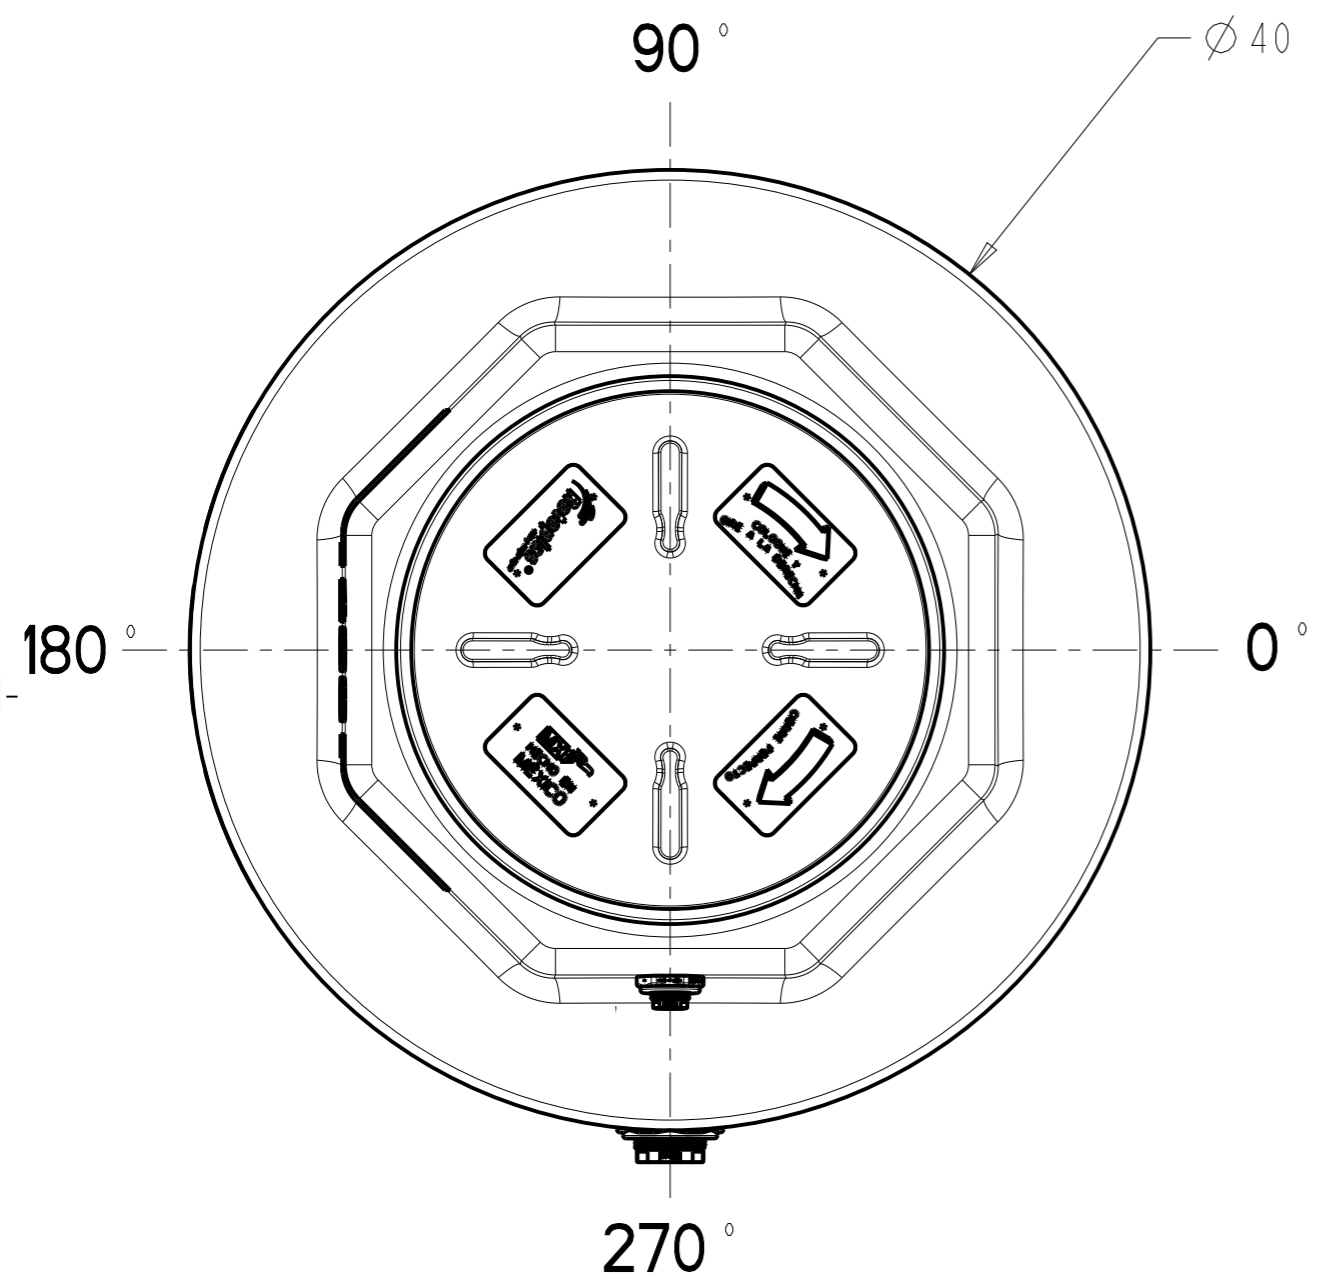

REV.	CHANGE DESCRIPTION	DATE	NAME	APPROVED

No.	QTY	CODE	DESCRIPTION	MATERIAL	OBSERVATIONS
1	1	A-D-142	18" CAP	PP	BLACK COLOR
2	1	A-D-235	18" CAP RING	PP	BLACK COLOR
3	1	R-D-091	VERTICAL TANK 200 GAL	HDPE	
4	1	TF-075	3/4" BULKHEAD TANK FITTING BANJO	PP	BLACK COLOR
5	1	TF-200	2" BULKHEAD TANK FITTING BANJO	PP	BLACK COLOR

INNOVATION AND DEVELOPMENT CENTER

PROJECT: VERTICAL TANKS USA IG

DESCRIPTION: ASSY VERTICAL TANK 200 GAL

MATERIAL: HDPE

FINISHED SURFACE:

REFERENCE DRAWING:

CODE: R-B-535

REV: 1